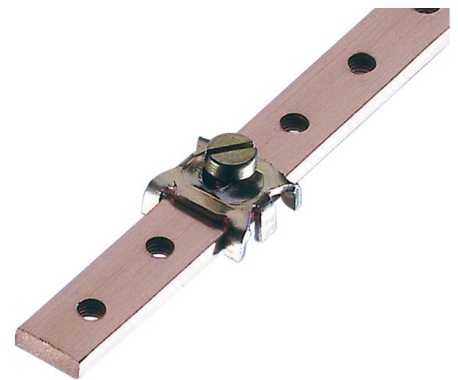

Copper Busbars

PCB Plain Copper Busbar

DPCB Punched Plain Copper Busbar, Single

DPCB Punched Plain Copper Busbar, Double

TCB Threaded Busbar

TCB Threaded Busbar With Fixing Hole

TCB Threaded Busbar With Fixing Slot

TCBW Threaded Busbar, W-Thread

BMS Bimetal Plate

XM5 Threaded Busbar Connector

WARNING

nVent products shall be installed and used only as indicated in nVent's product instruction sheets and training materials. Instruction sheets are available at www.erico.com and from your nVent customer service representative. Improper installation, misuse, misapplication or other failure to completely follow nVent's instructions and warnings may cause product malfunction, property damage, serious bodily injury and death and/or void your warranty.