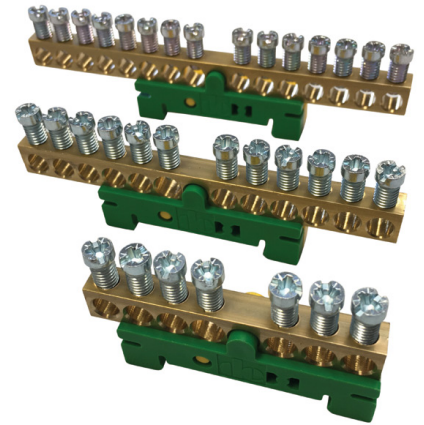

Grounding/Neutral Busbars and Accessories

Universal Connecting Bar

CB Connecting Bar

EB-12 Earthing and Neutral Busbar

EB-20 Earthing and Neutral Busbar

EB-36 Earthing and Neutral Busbar

EB-44 Earthing and Neutral Busbar

EB-60 Earthing and Neutral Busbar

EB-130 Earthing and Neutral Busbars and Accessories

EB-142/166 Earthing and Neutral Busbars and Accessories

EB-168 Earthing and Neutral Busbar

EBC-133 Earthing and Neutral Busbars and Accessories

EC450 Earthing/Grounding Kit

Tinned Aluminum Earthing and Neutral Busbar

Tinned Aluminum Earthing and Neutral Double Busbar

Earthing and Neutral Busbar with Green/Yellow DIN Rail Clip

Neutral Busbar Mounting Kits