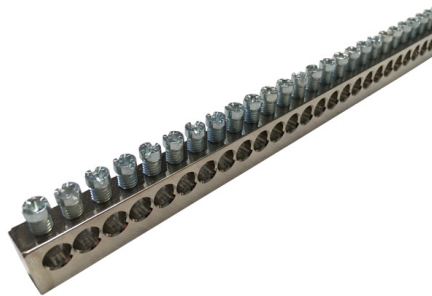

Grounding/Neutral Busbars and Accessories

Universal Connecting Bar

CB Connecting Bar

EB-12 Earthing and Neutral Busbar

EB-20 Earthing and Neutral Busbar

EB-36 Earthing and Neutral Busbar

EB-44 Earthing and Neutral Busbar

EB-60 Earthing and Neutral Busbar

EB-130 Earthing and Neutral Busbars and Accessories

EB-142/166 Earthing and Neutral Busbars and Accessories

EB-168 Earthing and Neutral Busbar

EBC-133 Earthing and Neutral Busbars and Accessories

EC450 Earthing/Grounding Kit

Tinned Aluminum Earthing and Neutral Busbar

Tinned Aluminum Earthing and Neutral Double Busbar

Earthing and Neutral Busbar with Green/Yellow DIN Rail Clip

Neutral Busbar Mounting Kits