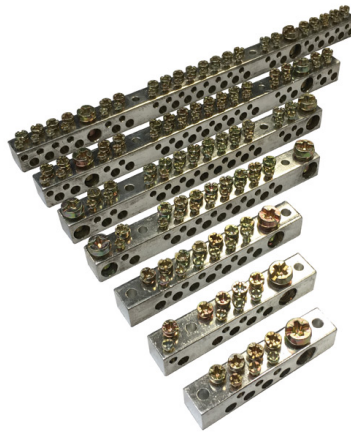

Grounding/Neutral Busbars and Accessories

Universal Connecting Bar

CB Connecting Bar

EB-12 Earthing and Neutral Busbar

EB-20 Earthing and Neutral Busbar

EB-36 Earthing and Neutral Busbar

EB-44 Earthing and Neutral Busbar

EB-60 Earthing and Neutral Busbar

EB-130 Earthing and Neutral Busbars and Accessories

EB-142/166 Earthing and Neutral Busbars and Accessories

EB-168 Earthing and Neutral Busbar

EBC-133 Earthing and Neutral Busbars and Accessories

EC450 Earthing/Grounding Kit

Tinned Aluminum Earthing and Neutral Busbar

Tinned Aluminum Earthing and Neutral Double Busbar

Earthing and Neutral Busbar with Green/Yellow DIN Rail Clip

Neutral Busbar Mounting Kits