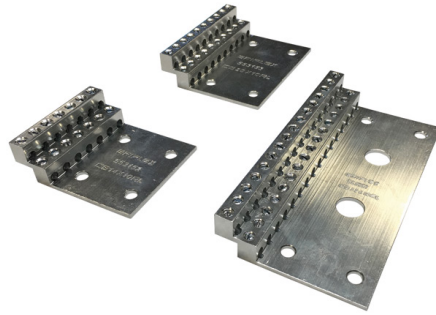

Grounding/Neutral Busbars and Accessories

Universal Connecting Bar

CB Connecting Bar

EB-12 Earthing and Neutral Busbar

EB-20 Earthing and Neutral Busbar

EB-36 Earthing and Neutral Busbar

EB-44 Earthing and Neutral Busbar

EB-60 Earthing and Neutral Busbar

EB-130 Earthing and Neutral Busbars and Accessories

EB-142/166 Earthing and Neutral Busbars and Accessories

EB-168 Earthing and Neutral Busbar

EBC-133 Earthing and Neutral Busbars and Accessories

EC450 Earthing/Grounding Kit

Tinned Aluminum Earthing and Neutral Busbar

Tinned Aluminum Earthing and Neutral Double Busbar

Earthing and Neutral Busbar with Green/Yellow DIN Rail Clip

Neutral Busbar Mounting Kits