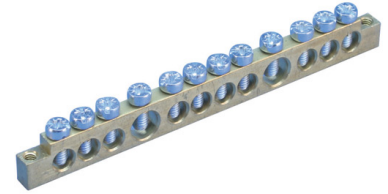

Grounding/Neutral Busbars and Accessories

Universal Connecting Bar

CB Connecting Bar

EB-12 Earthing and Neutral Busbar

EB-20 Earthing and Neutral Busbar

EB-36 Earthing and Neutral Busbar

EB-44 Earthing and Neutral Busbar

EB-60 Earthing and Neutral Busbar

EB-130 Earthing and Neutral Busbars and Accessories

EB-142/166 Earthing and Neutral Busbars and Accessories

EB-168 Earthing and Neutral Busbar

EBC-133 Earthing and Neutral Busbars and Accessories

EC450 Earthing/Grounding Kit

Tinned Aluminum Earthing and Neutral Busbar

Tinned Aluminum Earthing and Neutral Double Busbar

Earthing and Neutral Busbar with Green/Yellow DIN Rail Clip

Neutral Busbar Mounting Kits