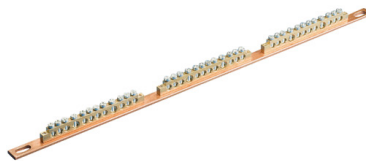

Grounding/Neutral Busbars and Accessories

Universal Connecting Bar

CB Connecting Bar

EB-12 Earthing and Neutral Busbar

EB-20 Earthing and Neutral Busbar

EB-36 Earthing and Neutral Busbar

EB-44 Earthing and Neutral Busbar

EB-60 Earthing and Neutral Busbar

EB-130 Earthing and Neutral Busbars and Accessories

EB-142/166 Earthing and Neutral Busbars and Accessories

EB-168 Earthing and Neutral Busbar

EBC-133 Earthing and Neutral Busbars and Accessories

EC450 Earthing/Grounding Kit

Tinned Aluminum Earthing and Neutral Busbar

Tinned Aluminum Earthing and Neutral Double Busbar

Earthing and Neutral Busbar with Green/Yellow DIN Rail Clip

Neutral Busbar Mounting Kits