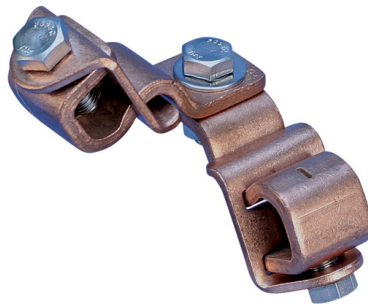

Round to Round Connectors

Parallel Cable Connectors

Cross-Run Cable Connectors

T-Connectors

In-Line Cable Connectors

Mesh Bonding Network Connectors

SRG Connector

Split Bolt Connector

Vise Clamp for Telecom

Y-Splice Connector

WARNING

nVent products shall be installed and used only as indicated in nVent's product instruction sheets and training materials. Instruction sheets are available at www.erico.com and from your nVent customer service representative. Improper installation, misuse, misapplication or other failure to completely follow nVent's instructions and warnings may cause product malfunction, property damage, serious bodily injury and death and/or void your warranty.